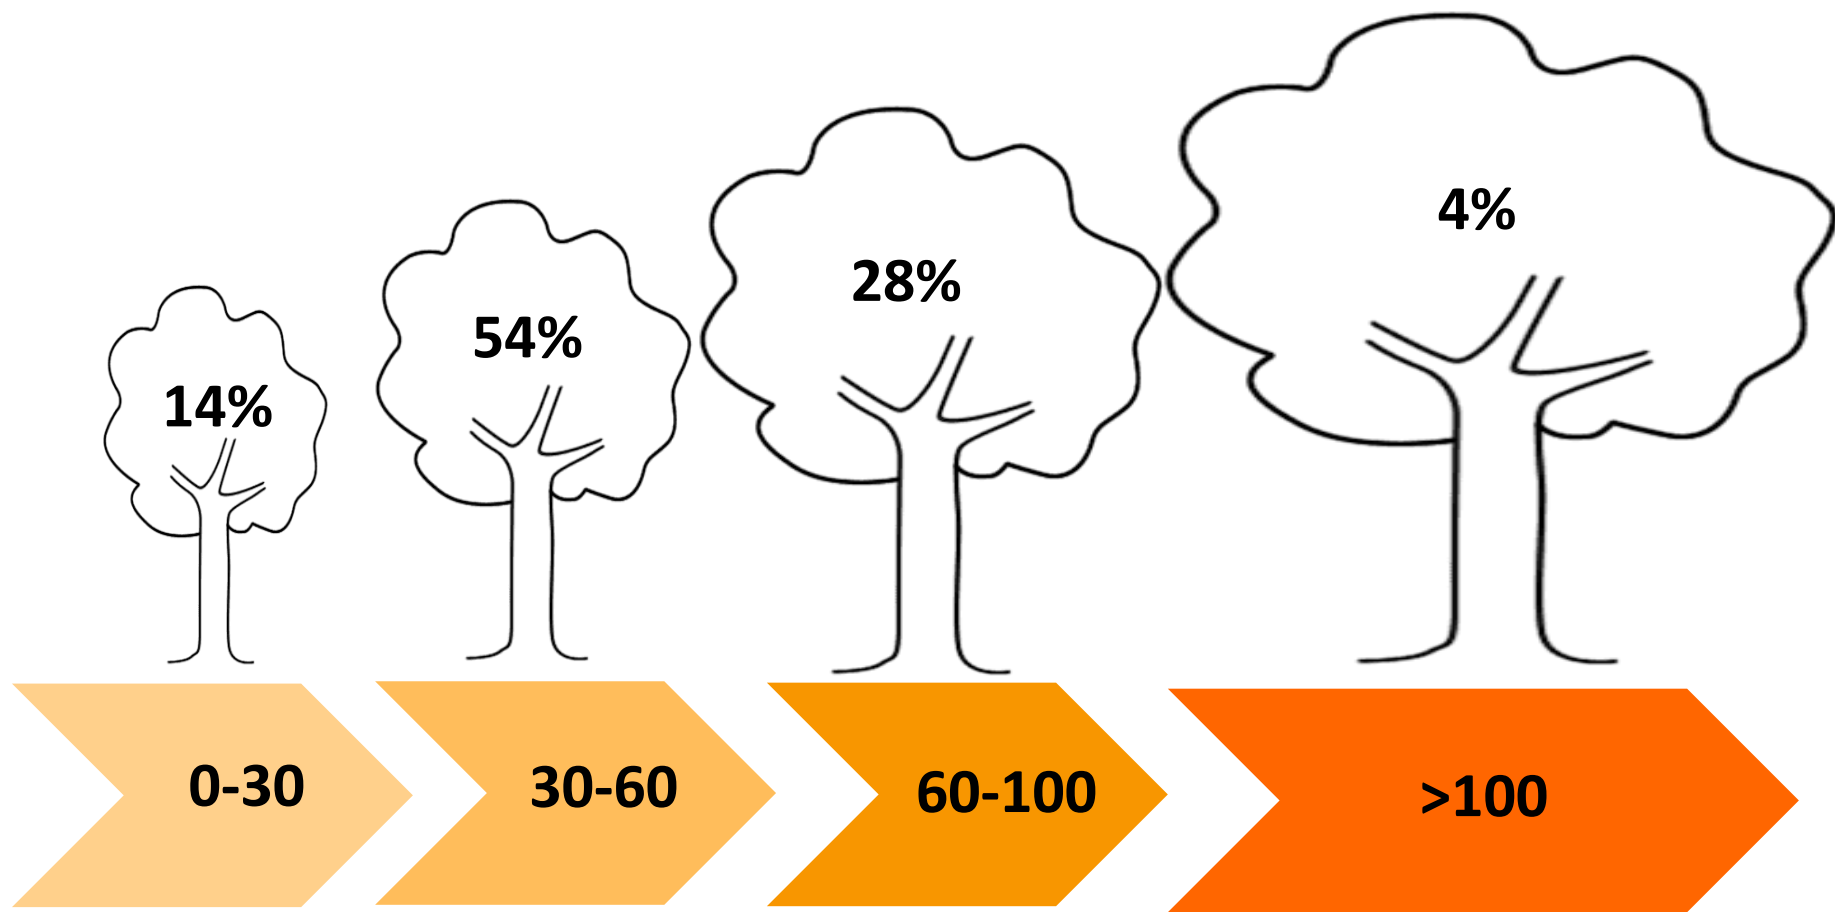

Plant eens een andere boom

Henry Kuppen

Terra Nostra
Kennissatelier voor
boom en bodem

www.terranostra.nu

1.215.536 stuks

Quercus 33%

Fraxinus 11%

Tilia 7%

kastanjabloedingsziekte

Leeftijd

A stainless steel pot filled with a green soup (Groene soep). The soup contains several meatballs, diced carrots, and bean sprouts. The text "Groene soep" is overlaid in green on the center of the pot. The pot is on a black stovetop. In the top right corner, a portion of another stainless steel pot containing a brown, saucy dish is visible.

Groene soep